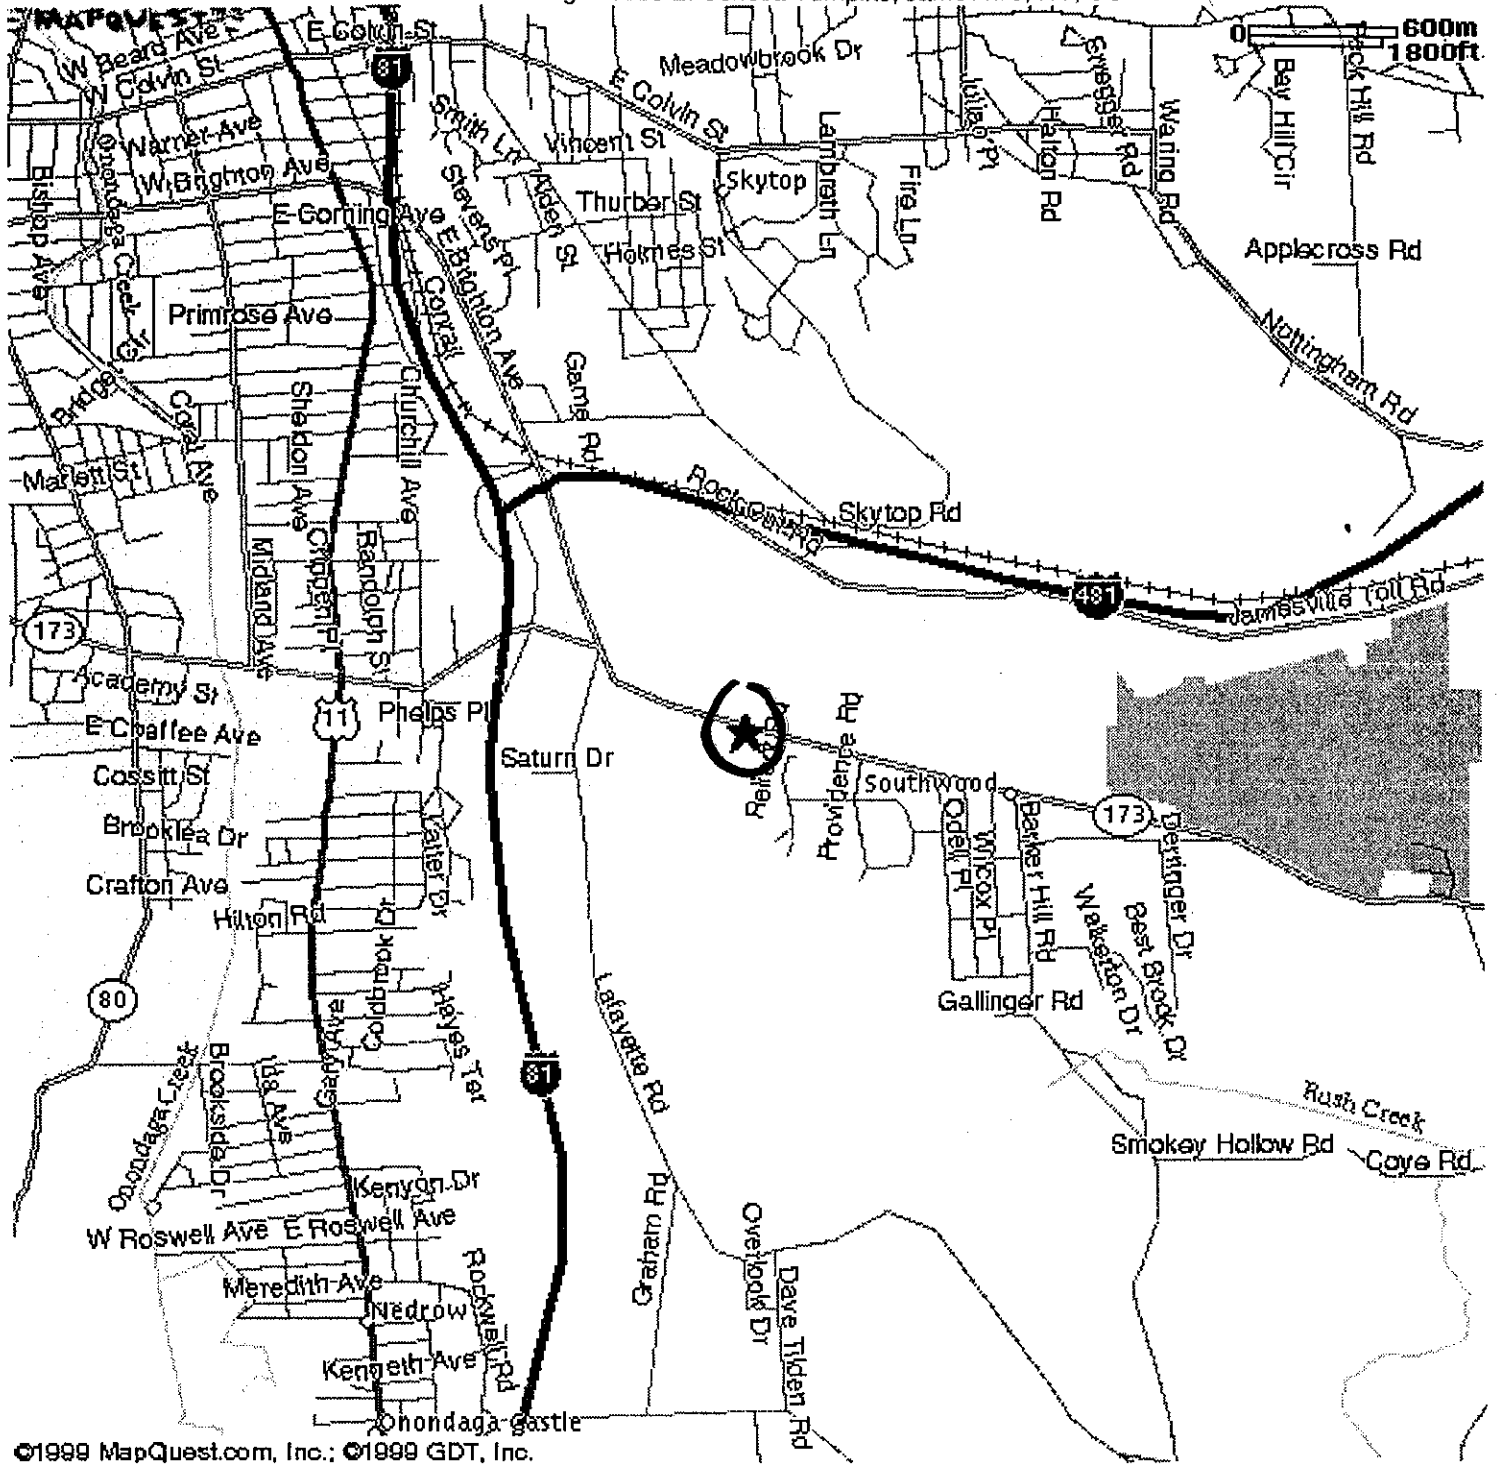

Directions to First Baptist Church of Syracuse/Jamesville

From the North

Using Interstate 81 south to 481
Get off at the Rock Cut Road Exit (Exit 1)
Turn right at the first light
Continue up the hill to a light
Turn left at this light
Continue for two (2) more lights
Just past the second light you will pass Nob Hill Apartments
Continue on Route 173 for 6/10 of a mile
First Baptist is on the left side of the road

From the East

Using the Thruway
Get off at Exit 34A and follow signs to Interstate 481 South
Get off at Brighton Ave Exit
Turn left at the light
Continue up the hill for three lights
After the third light you will pass Nob Hill Apartments
Continue on Route 173 for 6/10 of a mile
First Baptist Church is on the left side of the road

From the South

Using Interstate 81
Get off at 481 Exit
Get off at Rock Cut Road Exit
Turn right at the end of the exit
Continue up the hill to a light
Turn left at this light
Continue for two (2) more lights
Just past the second light you will pass Nob Hill Apartments
Continue on Route 173 for 6/10 of a mile
First Baptist is on the left side of the road

From the West

Using the Thruway
Get off at 690 and follow signs to Interstate 81 south
81 south will change into Interstate 481
Get off at Rock Cut Road Exit and go right
Continue for two (2) more lights
Just past the second light you will pass Nob Hill Apartments
Continue on Route 173 for 6/10 of a mile
First Baptist is on the left side of the road